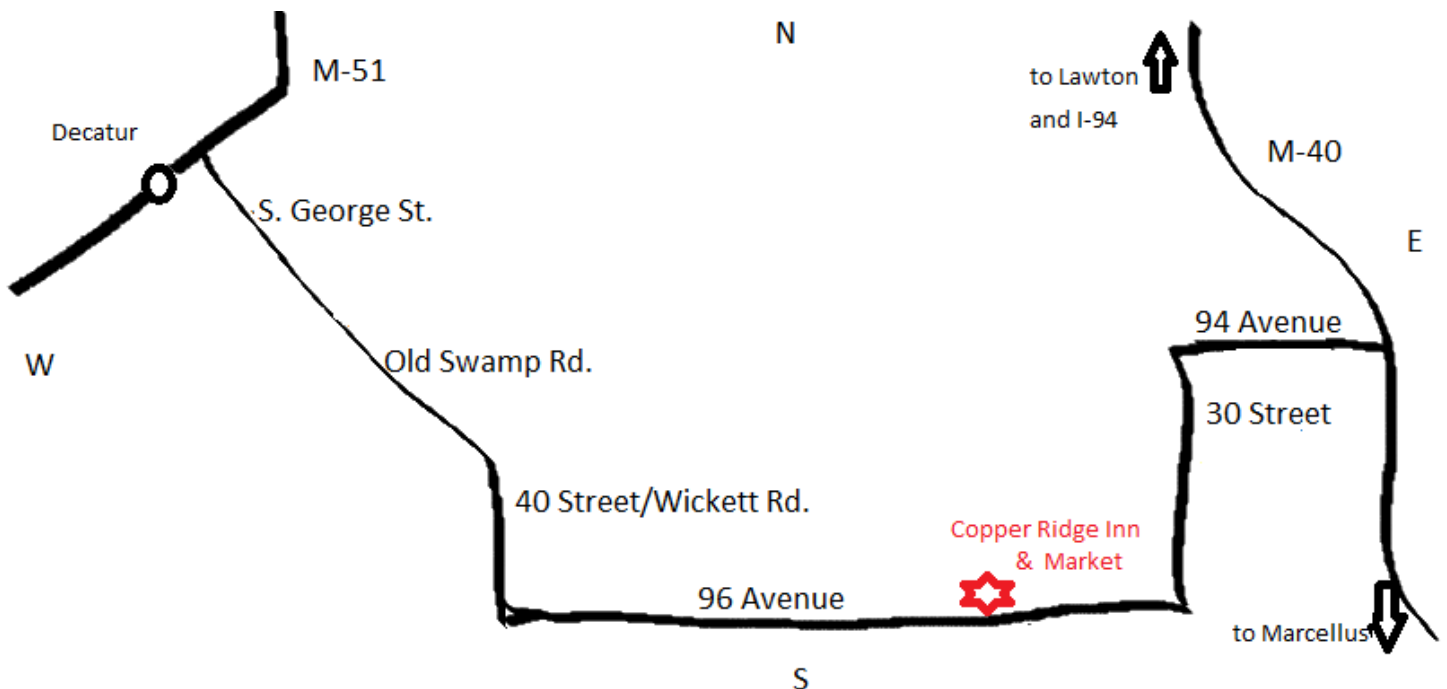

Directions To

Senior Services of Van Buren County County-Wide Picnic "Down On The Farm"

Where: Copper Ridge Inn & Market
34460 96th Avenue, Lawton
When: Tuesday August 26, 11:00 AM — 3 PM
Who: Van Buren County Seniors
How Much: Free!

Free transportation
with Van Buren
Transit. Please Call
Senior Services be-
fore August 11

From I-94
Take the Paw Paw/Lawton exit (Exit 60)
Head South on M-40
Turn **Right** 94 St.
Turn **Left** on 30 St.
Turn **Right** on 96th Ave.
Copper Ridge Inn & Market is on the Right

From Decatur
Take M-51 South
Turn **Left** on S. George St. continue
Changes to Old Swamp Rd. continue
Changes to 40 St./Wickett Rd.
Turn **Left** on 96 Ave.
Copper Ridge Inn & Market is on the Left about 5 miles from turn